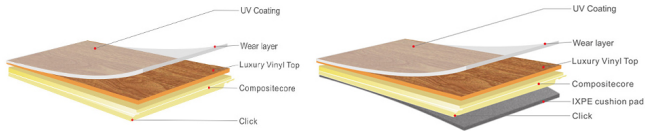

WPC CORE

WPC is a type of High-End luxury vinyl flooring with excellent foot comfort. Choose WPC planks, you're in for the best of the best in flooring. WPC stands for Wood Plastic Composite, meaning the core of the floor board or tile consists of this solid, waterproof material. The term "WPC" is also used interchangeably to stand for Waterproof Core.